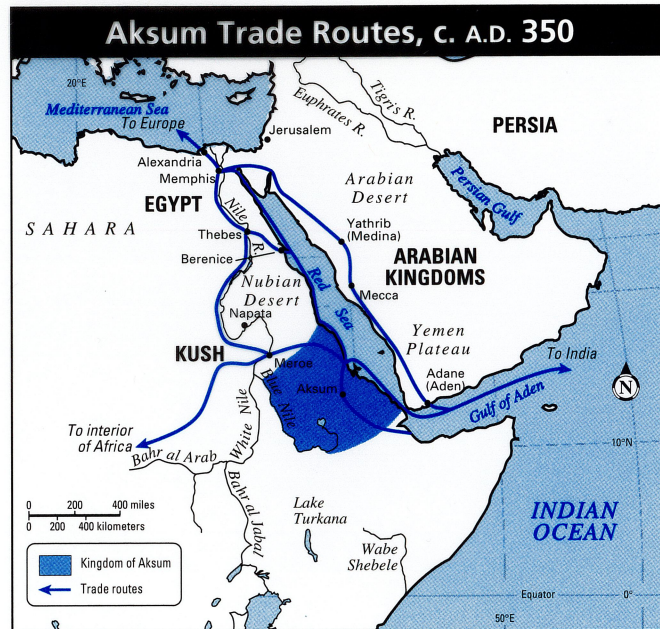

MAPS

Historical Map

Directions: Look at the map of ancient trade routes in Africa. Use the map and your knowledge of African history to answer the questions that follow.

- 1 What city was located in the kingdom of Kush?
 - A Akum
 - B Meroe
 - C Thebes
 - D Alexandria
- 2 The cities of Meroe, Napata, and Memphis were all located on the _____.
 - A Red Sea
 - B Mediterranean Sea
 - C Euphrates River
 - D Nile River
- 3 Trade goods from Adene (Aden) traveled by ship to _____.
 - A Egypt
 - B Kush
 - C India
 - D Persia
- 4 Which city was a port on the Mediterranean Sea?
 - A Alexandria
 - B Berenice
 - C Mecca
 - D Yathrib (Medina)

Test Your Knowledge

What causes contributed to the rise and fall of the Masai and Zulu societies in the 1800s?